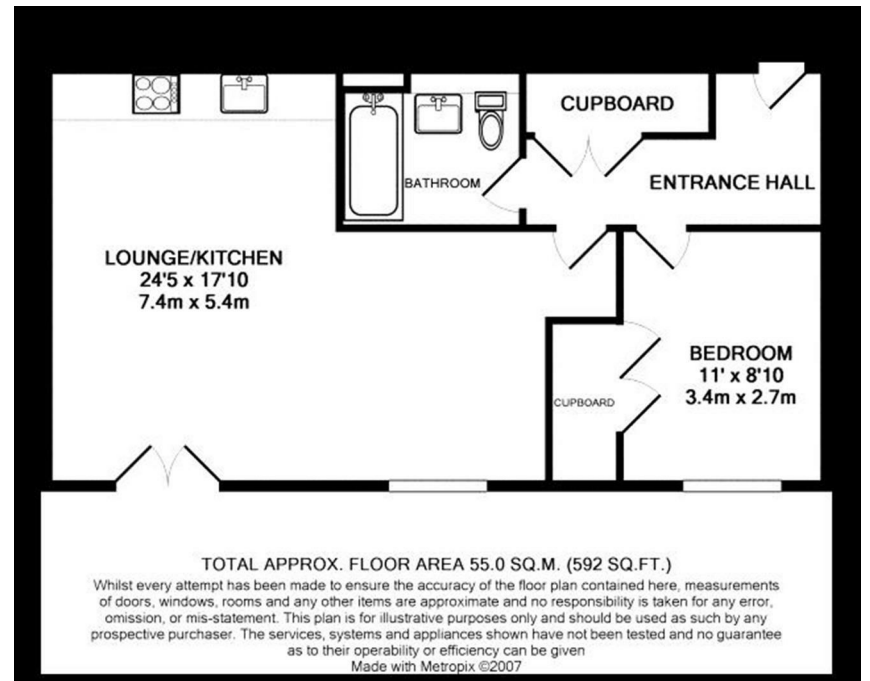

Colin McKenzie | **Branch Partner**

THE DETAIL_____

*****UNDERGROUND PARKING***** abbotFox presents this property in the heart of the City Centre, this second floor apartment offers open plan living, one double bedroom, secure entry system, private garden and underground parking. Set in the much sought after Maidstone Road development within walking distance of the city centre with its wide range of high street shops, shopping malls, pubs, popular restaurants and the historical Norman castle and cathedral.

THE HIGHLIGHTS _____

- Secure underground parking
- Modern open-planned living
- Furnished
- Juliet balcony
- Lots of natural light
- High levels of interest expected

TOTAL APPROX. FLOOR AREA 55.0 SQ.M. (592 SQ.FT.)

Whilst every attempt has been made to ensure the accuracy of the floor plan contained here, measurements of doors, windows, rooms and any other items are approximate and no responsibility is taken for any error, omission, or mis-statement. This plan is for illustrative purposes only and should be used as such by any prospective purchaser. The services, systems and appliances shown have not been tested and no guarantee as to their operability or efficiency can be given