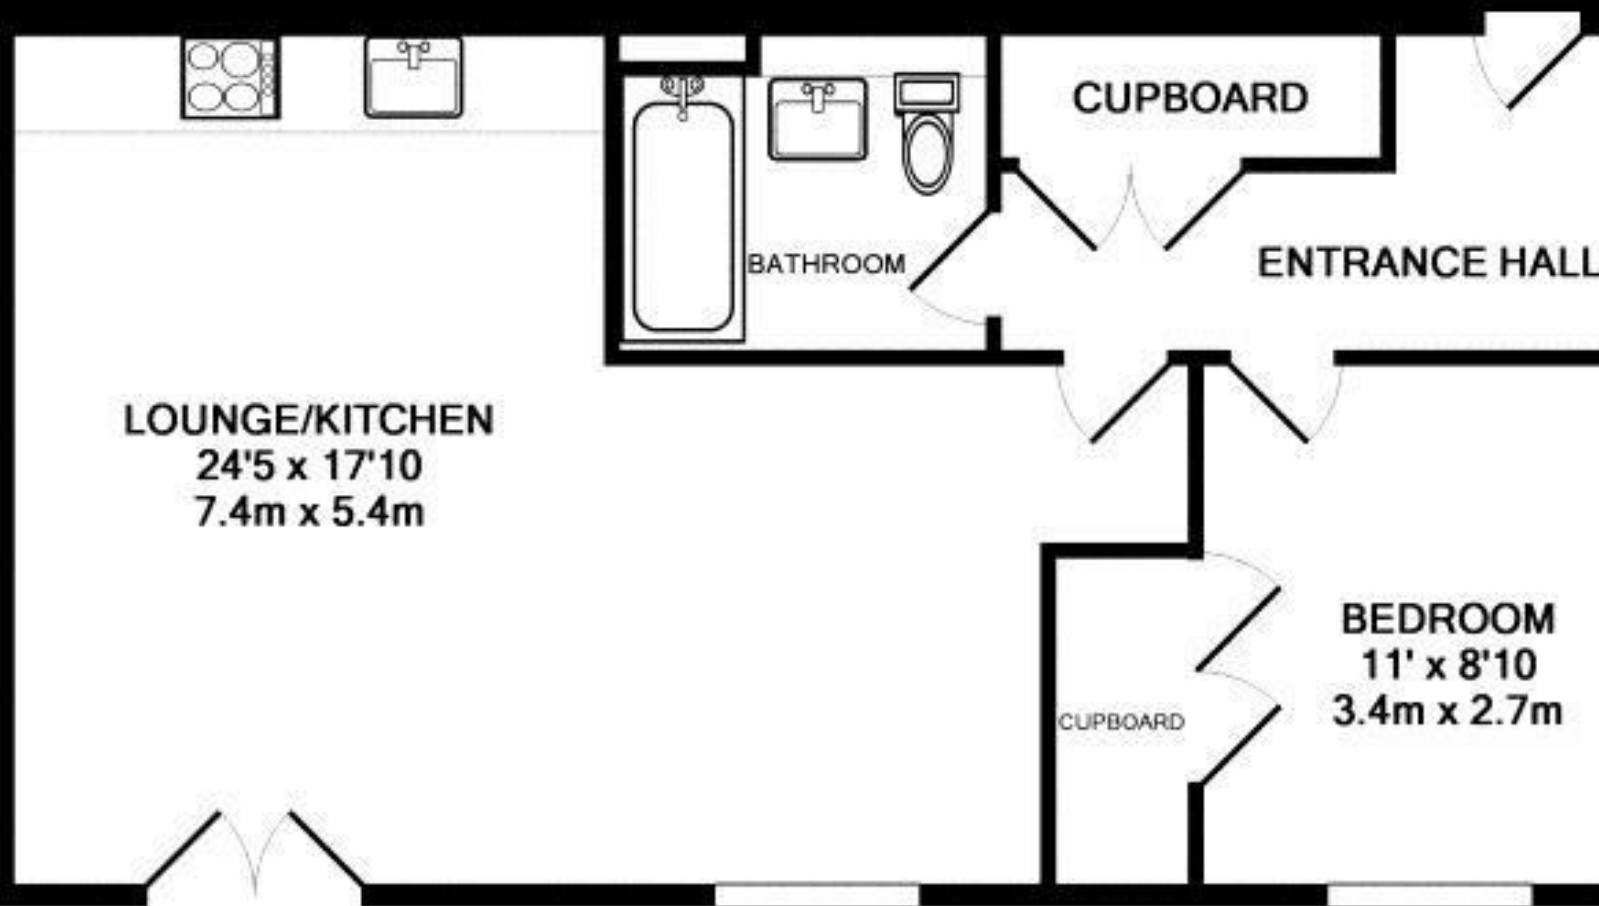

Colin McKenzie | **Branch Partner**

THE DETAIL_____

*****UNDERGROUND PARKING***** abbotFox presents this property in the heart of the City Centre, this second floor apartment offers open plan living, one double bedroom, secure entry system, private garden and underground parking. Set in the much sought after Maidstone Road development within walking distance of the city centre with its wide range of high street shops, shopping malls, pubs, popular restaurants and the historical Norman castle and cathedral.

THE HIGHLIGHTS _____

- Secure underground parking
- Modern open-planned living
- Furnished
- Juliet balcony
- Lots of natural light
- High levels of interest expected

TOTAL APPROX. FLOOR AREA 55.0 SQ.M. (592 SQ.FT.)

Whilst every attempt has been made to ensure the accuracy of the floor plan contained here, measurements of doors, windows, rooms and any other items are approximate and no responsibility is taken for any error, omission, or mis-statement. This plan is for illustrative purposes only and should be used as such by any prospective purchaser. The services, systems and appliances shown have not been tested and no guarantee as to their operability or efficiency can be given